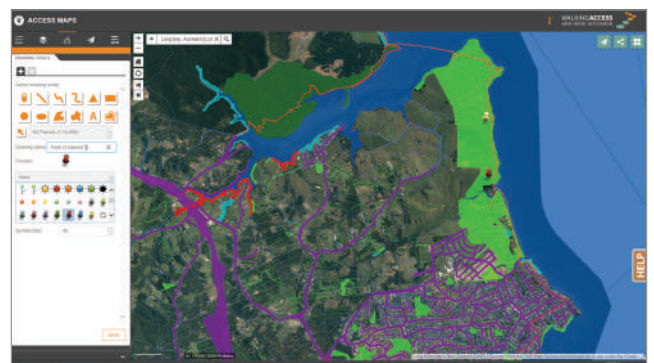

### Custom

- The Interrogate Framework – Search, Identify, Select, Query, Spatial Query, Results
- Advanced Draw and Measure
- Advanced Print
- Advanced Share
- Advanced Reporting (ART - Automated Reporting Tool)
- Integration with other key systems (e.g. Isolink)

### COTS

- Edit
- Layers/Legend/Basemaps/Add Data
- Find location/Coordinates
- Application Switcher

NZ Walking Access Commission