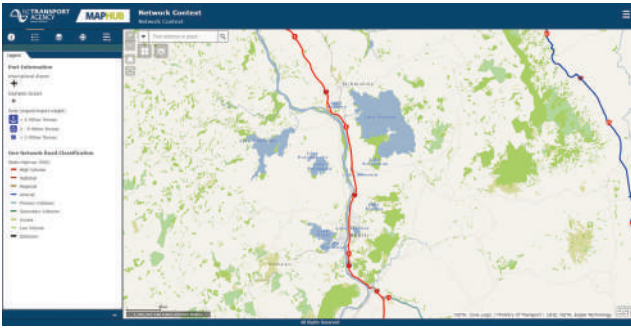

NZTA

GBS has the knowledge and experience to craft a great solution to meet your needs.

A range of highly functional widgets, configurable and extendable using Web AppBuilder and our supported Waahi Framework. Example widgets are:

Custom

- The Interrogate Framework – Search, Identify, Select, Query, Spatial Query, Results
- Advanced Draw and Measure
- Advanced Print
- Advanced Share
- Advanced Reporting (ART - Automated Reporting Tool)
- Integration with other key systems (e.g. Isolink)

COTS

- Edit
- Layers/Legend/Basemaps/Add Data
- Find location/Coordinates
- Application Switcher