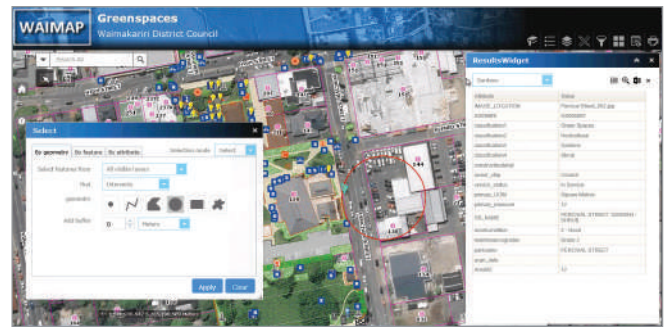

Waimakariri District Council

GBS has the knowledge and experience to craft a great solution to meet your needs.

A range of highly functional widgets, configurable and extendable using Web AppBuilder and our supported Waahi Framework. Example widgets are:

Custom

- The Interrogate Framework – Search, Identify, Select, Query, Spatial Query, Results
- Advanced Draw and Measure
- Advanced Print
- Advanced Share
- Advanced Reporting (ART - Automated Reporting Tool)
- Integration with other key systems (e.g. Isolink)

COTS

- Edit
- Layers/Legend/Basemaps/Add Data
- Find location/Coordinates
- Application Switcher