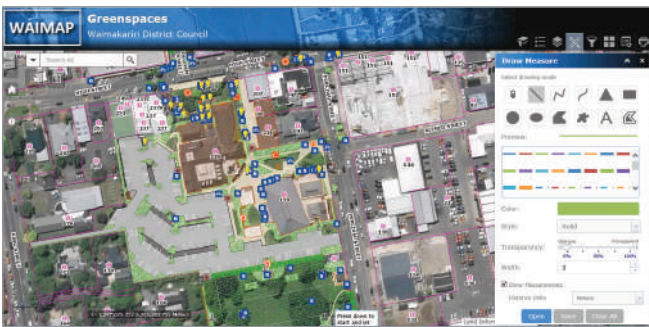

Waimakariri District Council