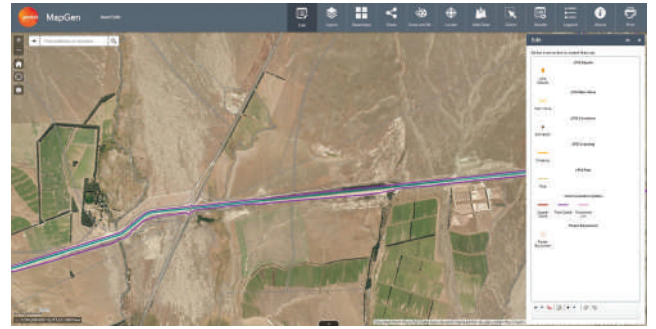

Genesis Energy