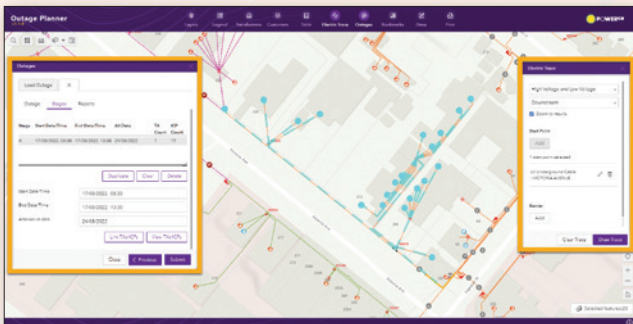

Internal or Public	Can be configured for either internal or public use including the ability to control security at different levels
Flexible deployment	Can be deployed on premise, in cloud (public/private) or hybrid environments
Enterprise Integration	Capabilities to connect your web mapping with associated information from other enterprise systems
Accessible on all devices	Being specifically designed to be responsive to different platforms our solutions can be accessed on any iOS, Android or Windows smart device (tablet, mobile), desktop or web browser
Powered by ArcGIS Web AppBuilder and ArcGIS Experience Builder	Based upon Esri's powerful frameworks in Experience Builder and Web AppBuilder, the solution allows you to easily deploy web mapping for any user, with the right data, tools and user experience to fit your needs, in line with Esri best practice
Fully configurable	Through the use of web-based administration tools our Widgets are designed to provide flexibility - eliminating the need for coding

Smarter Location Intelligence

Product Web Mapping Solutions

NZTA

Genesis Energy

Powerco Outage Planner (Experience Builder)

Waimakariri District Council

GBS has the knowledge and experience to craft a great solution to meet your needs.

GBS has a range of highly functional widgets, that are configurable and extendable. Example widgets are:

Custom

- The Interrogate Framework – Search, Identify, Select, Query, Spatial Query, Results
- Advanced Draw and Measure
- Advanced Print
- Advanced Share
- Edit+ - Advanced Web Editing
- Advanced Reporting (ART - Automated Reporting Tool)
- Integration with other key systems