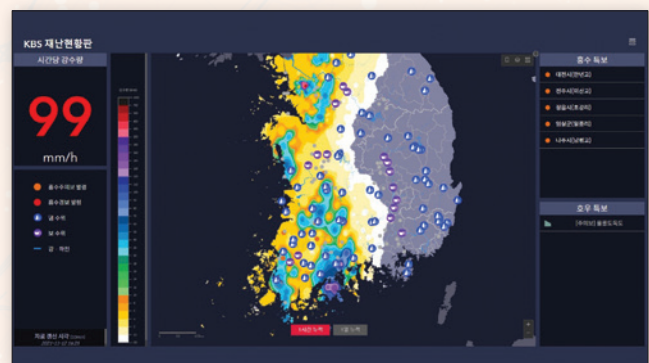

WAAHI WIDGETS

ArcGIS System Ready Specialty

Geographic Business Solutions

For more information contact
P: +64 9 570 3875 or info@gs.kiwi
gs.kiwi