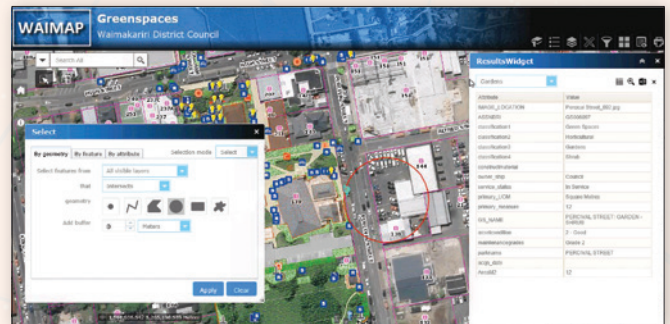

Internal or Public	Can be configured for either internal or public use including the ability to control security at different levels
Flexible deployment	Can be deployed on premise, in cloud (public/private) or hybrid environments
Enterprise Integration	Capabilities to connect your web mapping with associated information from other enterprise systems
Accessible on all devices	Being specifically designed to be responsive to different platforms our solutions can be accessed on any iOS, Android or Windows smart device (tablet, mobile), desktop or web browser
Powered by ArcGIS Web AppBuilder and ArcGIS Experience Builder	Based upon Esri's powerful frameworks in Experience Builder and Web AppBuilder, the solution allows you to easily deploy web mapping for any user, with the right data, tools and user experience to fit your needs, in line with Esri best practice
Fully configurable	Through the use of web-based administration tools our Widgets are designed to provide flexibility - eliminating the need for coding

Smarter Location Intelligence

Product Web Mapping Solutions

NZTA

Genesis Energy

Powerco Outage Planner (Experience Builder)

Waimakariri District Council

GBS has the knowledge and experience to craft a great solution to meet your needs.

GBS has a range of highly functional widgets, that are configurable and extendable. Example widgets are:

Custom

- The Interrogate Framework – Search, Identify, Select, Query, Spatial Query, Results
- Advanced Draw and Measure
- Advanced Print
- Advanced Share
- Edit+ - Advanced Web Editing
- Advanced Reporting (ART - Automated Reporting Tool)
- Integration with other key systems