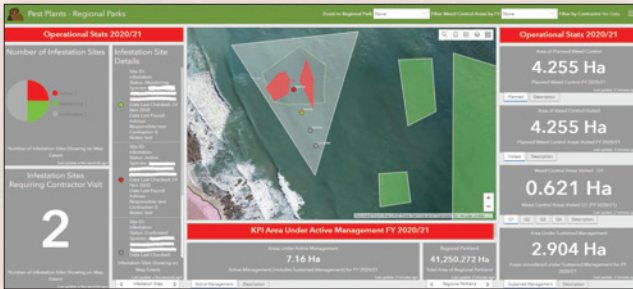

Smarter Location Intelligence

Product Web Mapping Solutions

NZTA