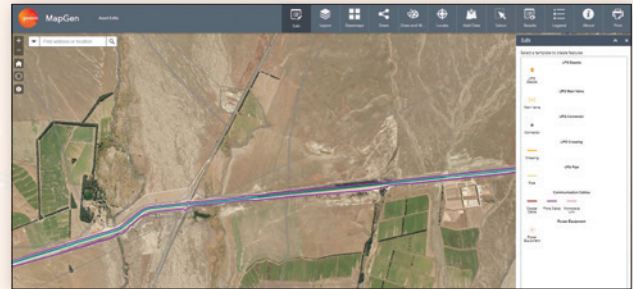

Genesis Energy