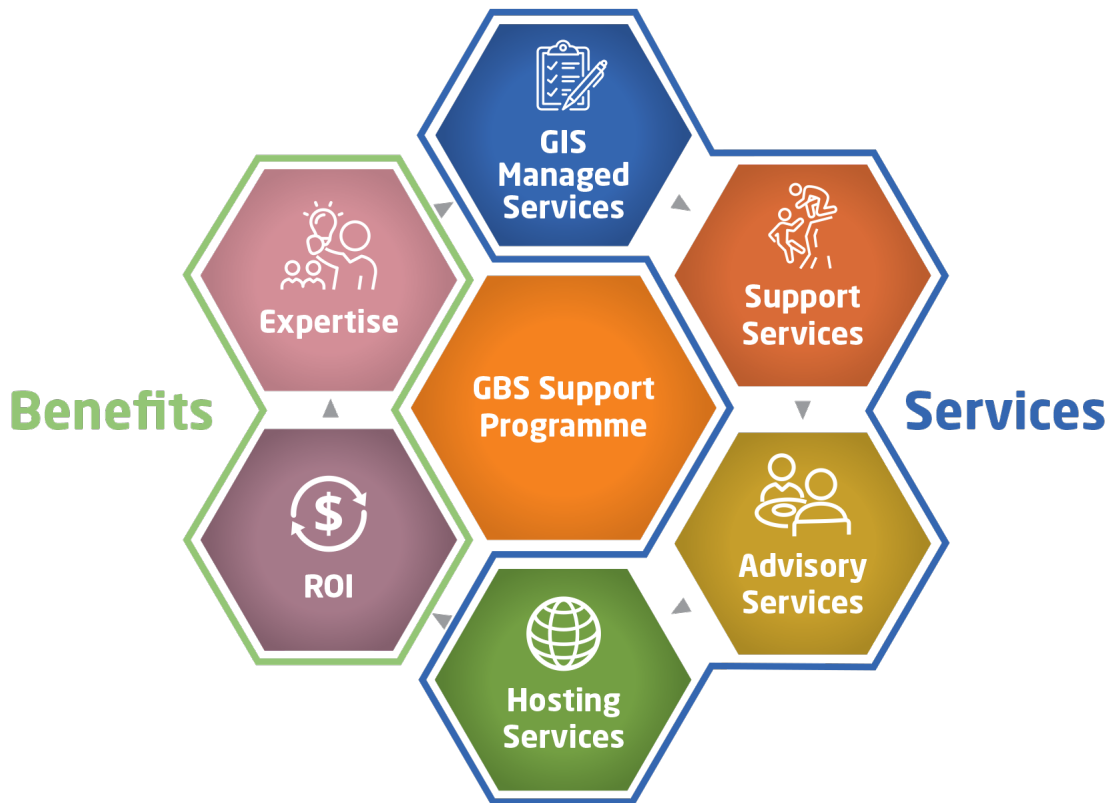

GEOGRAPHIC BUSINESS SOLUTIONS
Applying geospatial solutions to your business

Web App Builder to Experience Builder

GBS Support Programme

Some Key Learnings from the Esri Developers Summit & Partner Conference

Smarter
Location
Intelligence

GBS Support Programme

Smarter
Location
Intelligence

GBS Support Programme

ArcGIS Enterprise Installation and Upgrades

Feeling Hungry?

AI + Location Intelligence

Organizations are pairing location intelligence with AI to automate tasks, make accurate business predictions, and gain insights from large amounts of data.