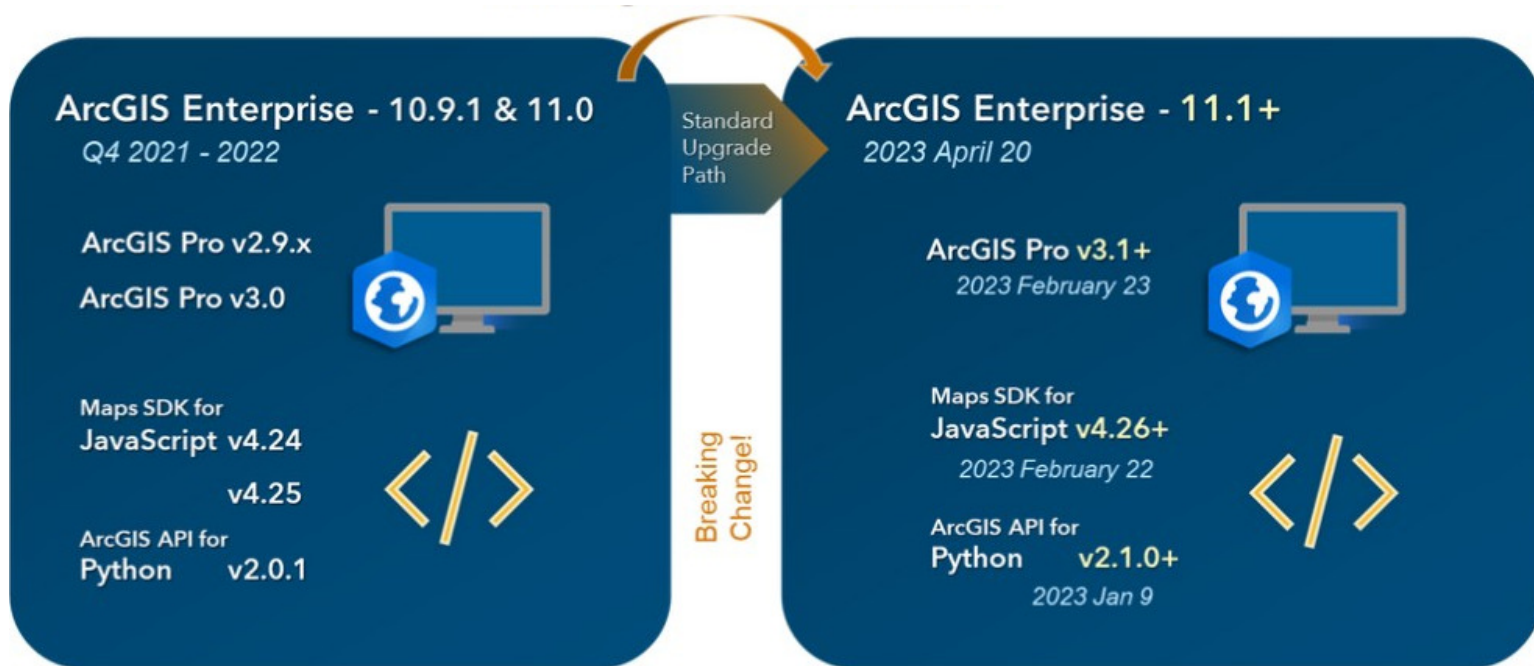

Smarter
Location
Intelligence

GBS Support Programme

Smarter
Location
Intelligence

GBS Support Programme

ArcGIS Enterprise Installation and Upgrades

Feeling Hungry?

AI + Location Intelligence

Organizations are pairing location intelligence with AI to automate tasks, make accurate business predictions, and gain insights from large amounts of data.